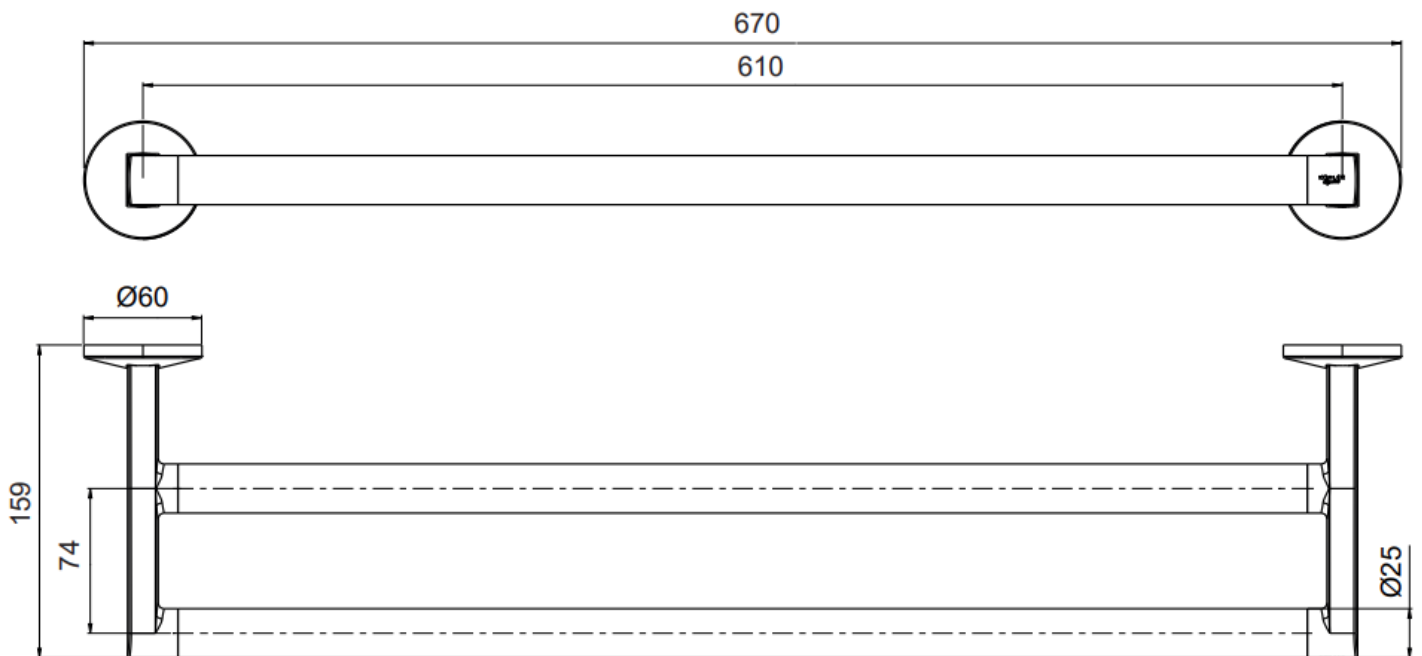

Brand : KOHLER
Name : Components 24" towel double bar
Item Code : K-78375T-BL

Designer :
Color / Finish: Blackened Bronze
Dimensions : 670 x 159 mm

Product info:

- Towel Double bar

Flushing of pipe must be done before fittings are installed. Failure to do so voids the warranty.